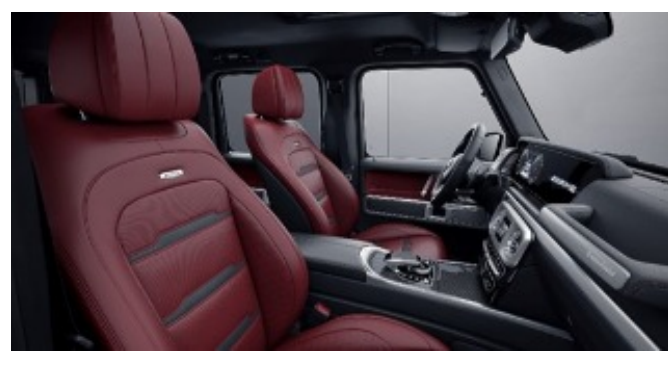

927 - Bengal Red

Requires MANUFAKTUR Interior Package Plus (DD4)