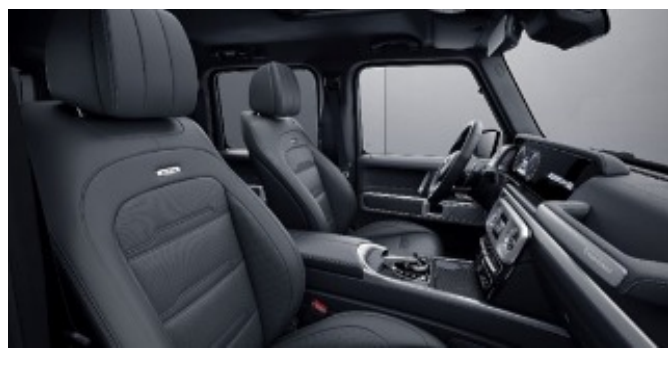

928 - Titanium Grey Pearl

Requires MANUFAKTUR Interior Package Plus (DD4)