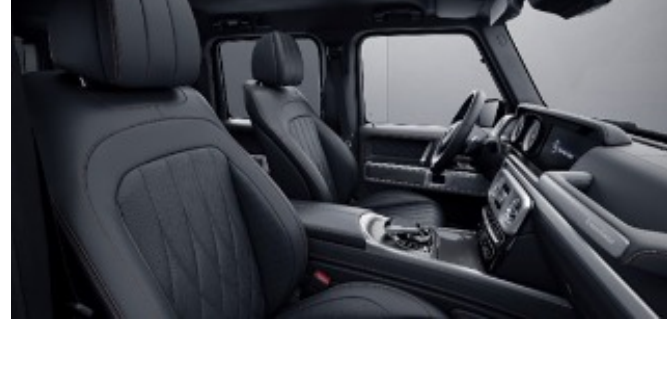

904 - Black w/ bronze stitching

Requires MANUFAKTUR Interior Package Plus (DD5)