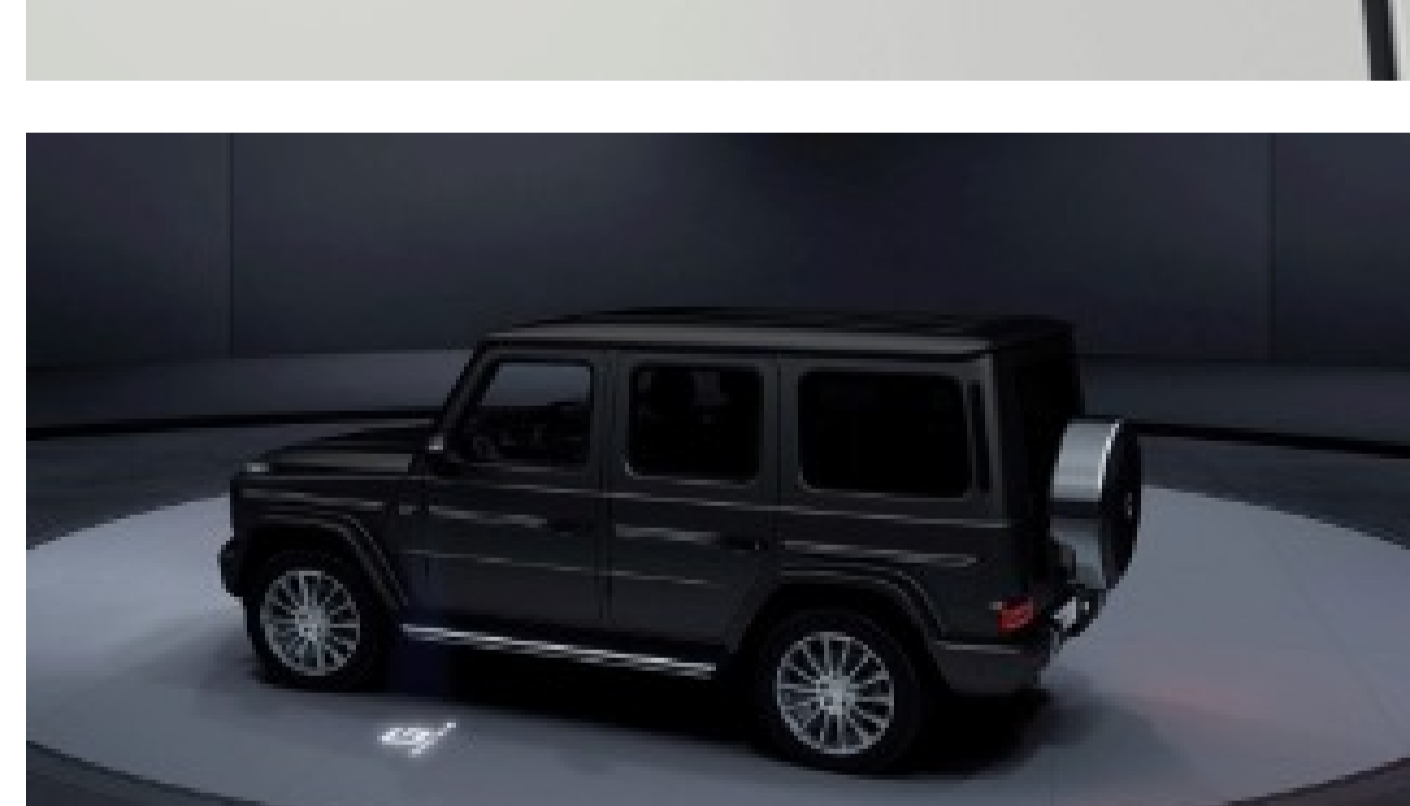

MANUFAKTUR Logo Package

Attention to detail that you can see and feel! Every time you open the door, you will feel the legendary letter "G" on the elegant door knobs with embossed logo.

Package includes:

- Door knob with embossed logo
- Logo projector in the outside mirror displays the lettering "G - STRONGER THAN TIME"