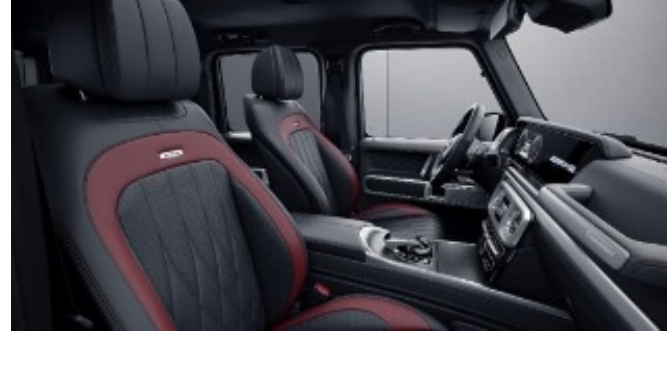

917 - Black w/ bengal red A-Band

Requires MANUFAKTUR Interior Package Plus (DD5)