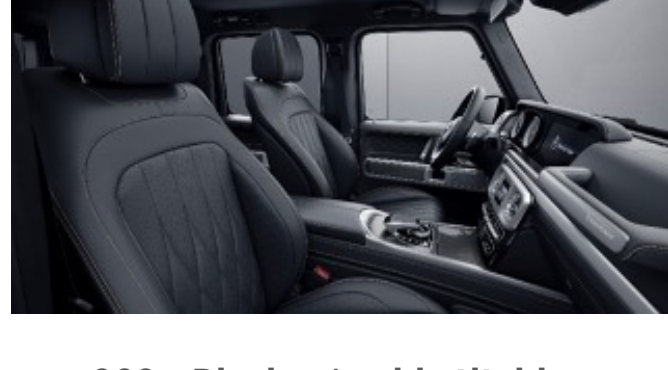

909 - Black w/ gold stitching

Requires MANUFAKTUR Interior Package Plus (DD5)