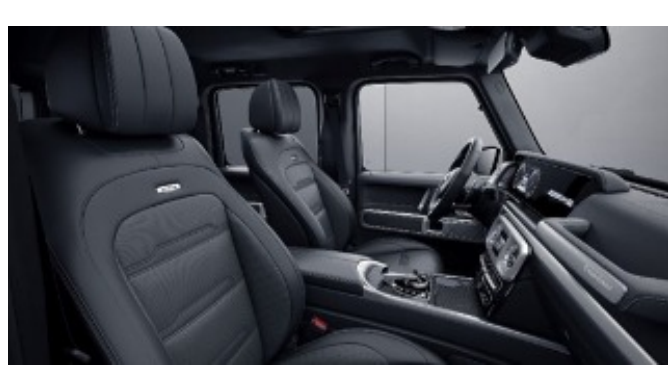

958 - Titanium Grey Pearl/Black

Requires MANUFAKTUR Interior Package (DD4)