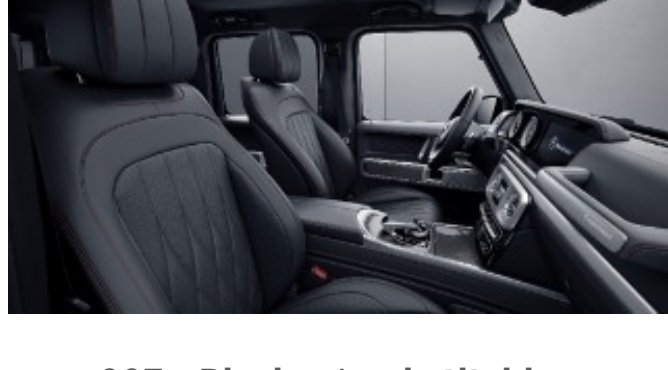

907 - Black w/ red stitching

Requires MANUFAKTUR Interior Package Plus (DD5)