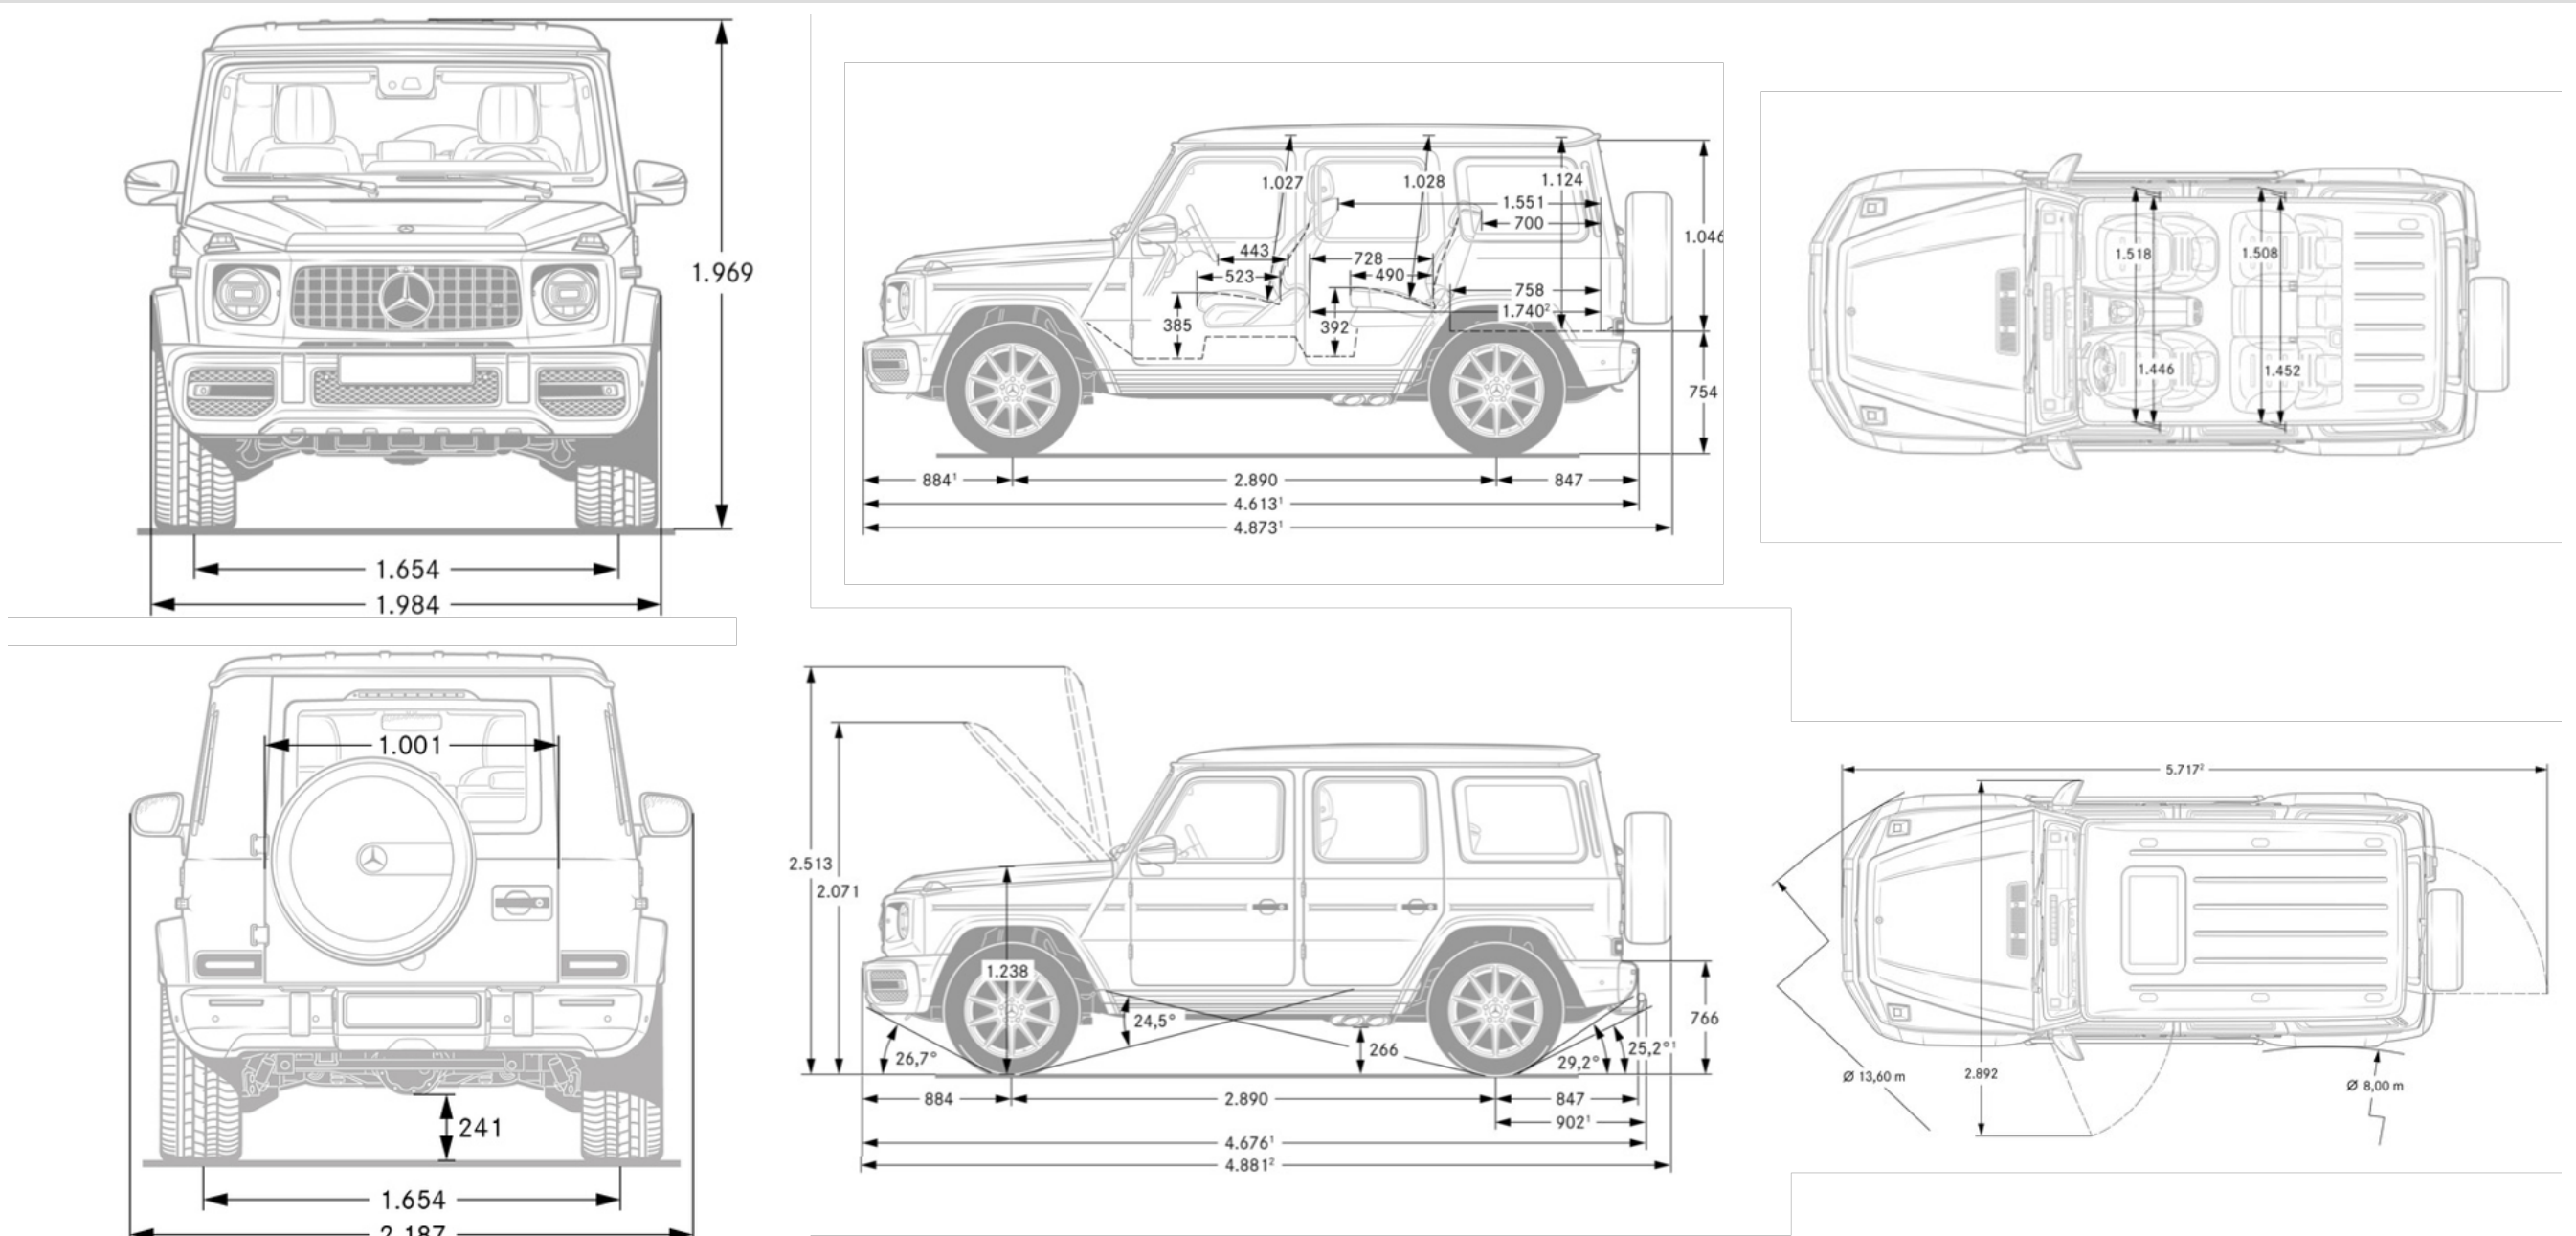

Chassis

Drivetrain

Transmission	AMG SPEEDSHIFT TCT 9G Automatic Transmission
Drive Configuration	All-wheel drive

Engine

Engine Configuration	Handcrafted AMG 4.0L V8 Biturbo Engine
Power (hp)	577
Fuel Requirement (Octane)	91
Torque (lb-ft)	627
Compression	8.6:1
Fuel Tank Size (gallons)	26.42
Displacement (cc)	3,982

Performance

Acceleration 0-60 mph (sec)	5.0
Top Speed (mph)	130
Top Speed (mph)	TBD (w/ drivers package)

Fuel Economy

Fuel Economy	TBA

Exterior Dimensions

Vehicle Length (in.)	194.45
Vehicle Width with Mirrors (in.)	89.96
Vehicle Height (in.)	88.78
Wheelbase (in.)	113.07
Curb Weight (lbs.)	6,315

Wheels and Tires

Interior Dimensions

Trunk Size (cubic feet)	TBD