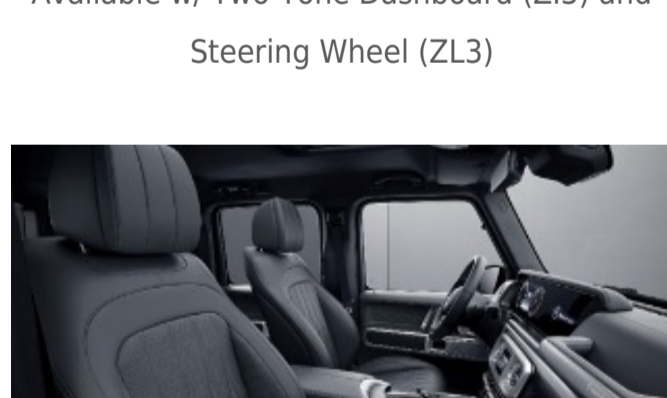

928 - Titanium Grey Pearl