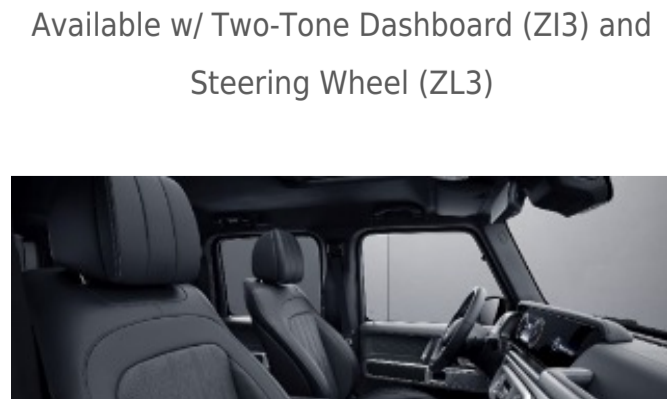

958 - Titanium Grey Pearl/Black