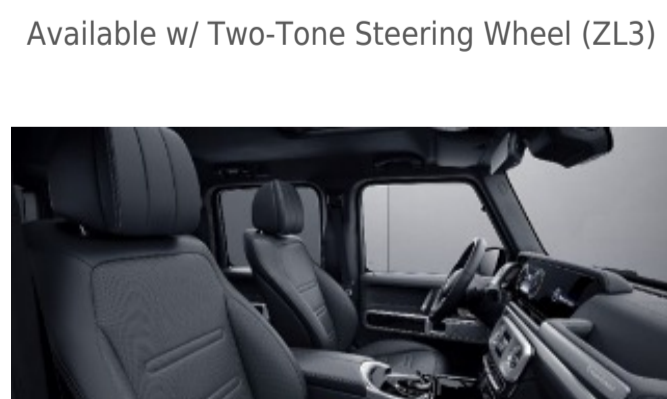

958 - Titanium Grey Pearl/Black