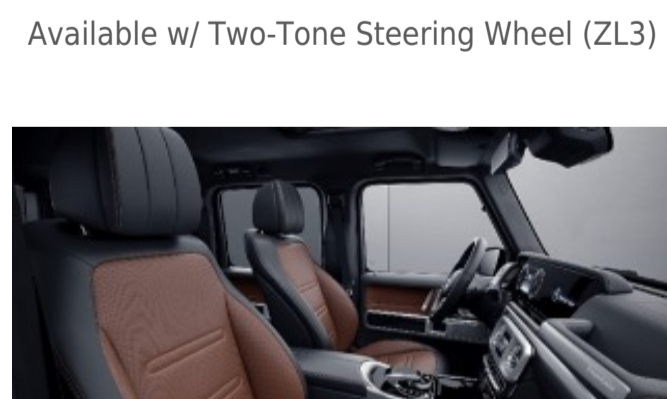

964 - Saddle Brown/Black