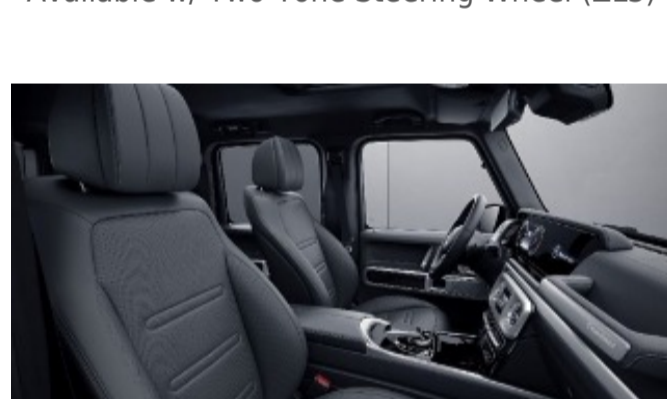

928 - Titanium Grey Pearl