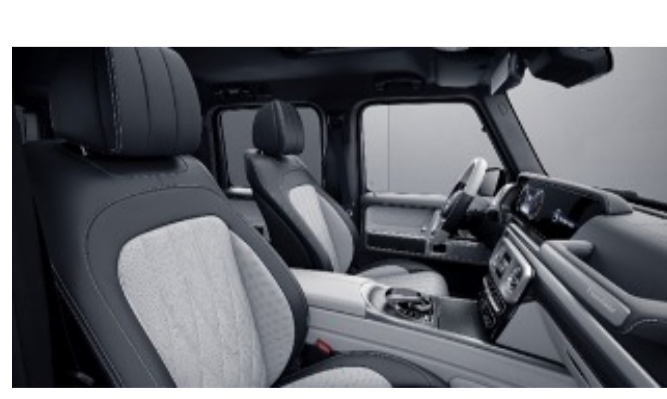

953 - Platinum White/Black