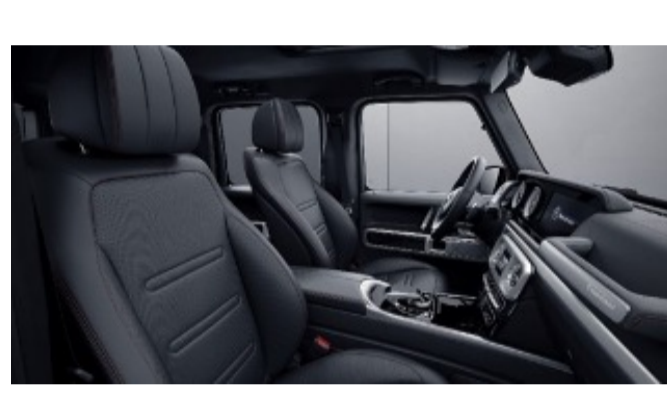

907 - Black w/ Red Stitching

Requires MANUFAKTUR Interior Package (DD4)