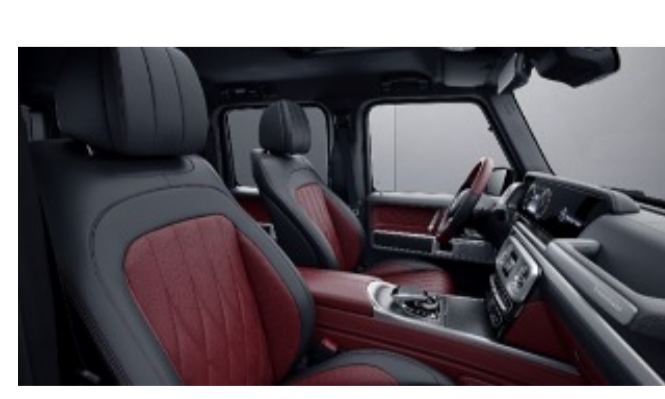

957 - Bengal Red/Black