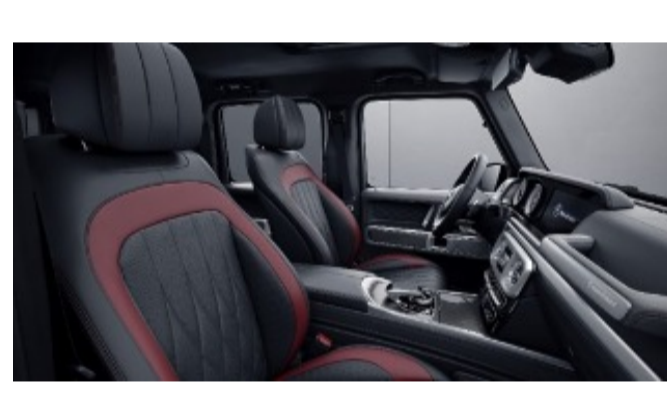

917 - Black w/ Bengal Red A-Band

Requires MANUFAKTUR Interior Package Plus (DD5)