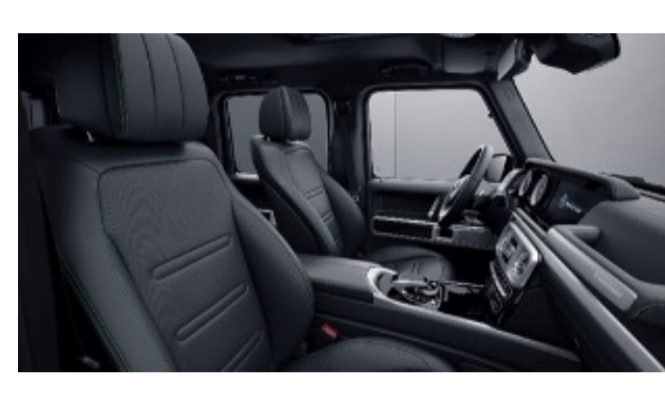

906 - Black w/ Lime Green Stitching

Requires MANUFAKTUR Interior Package (DD4)