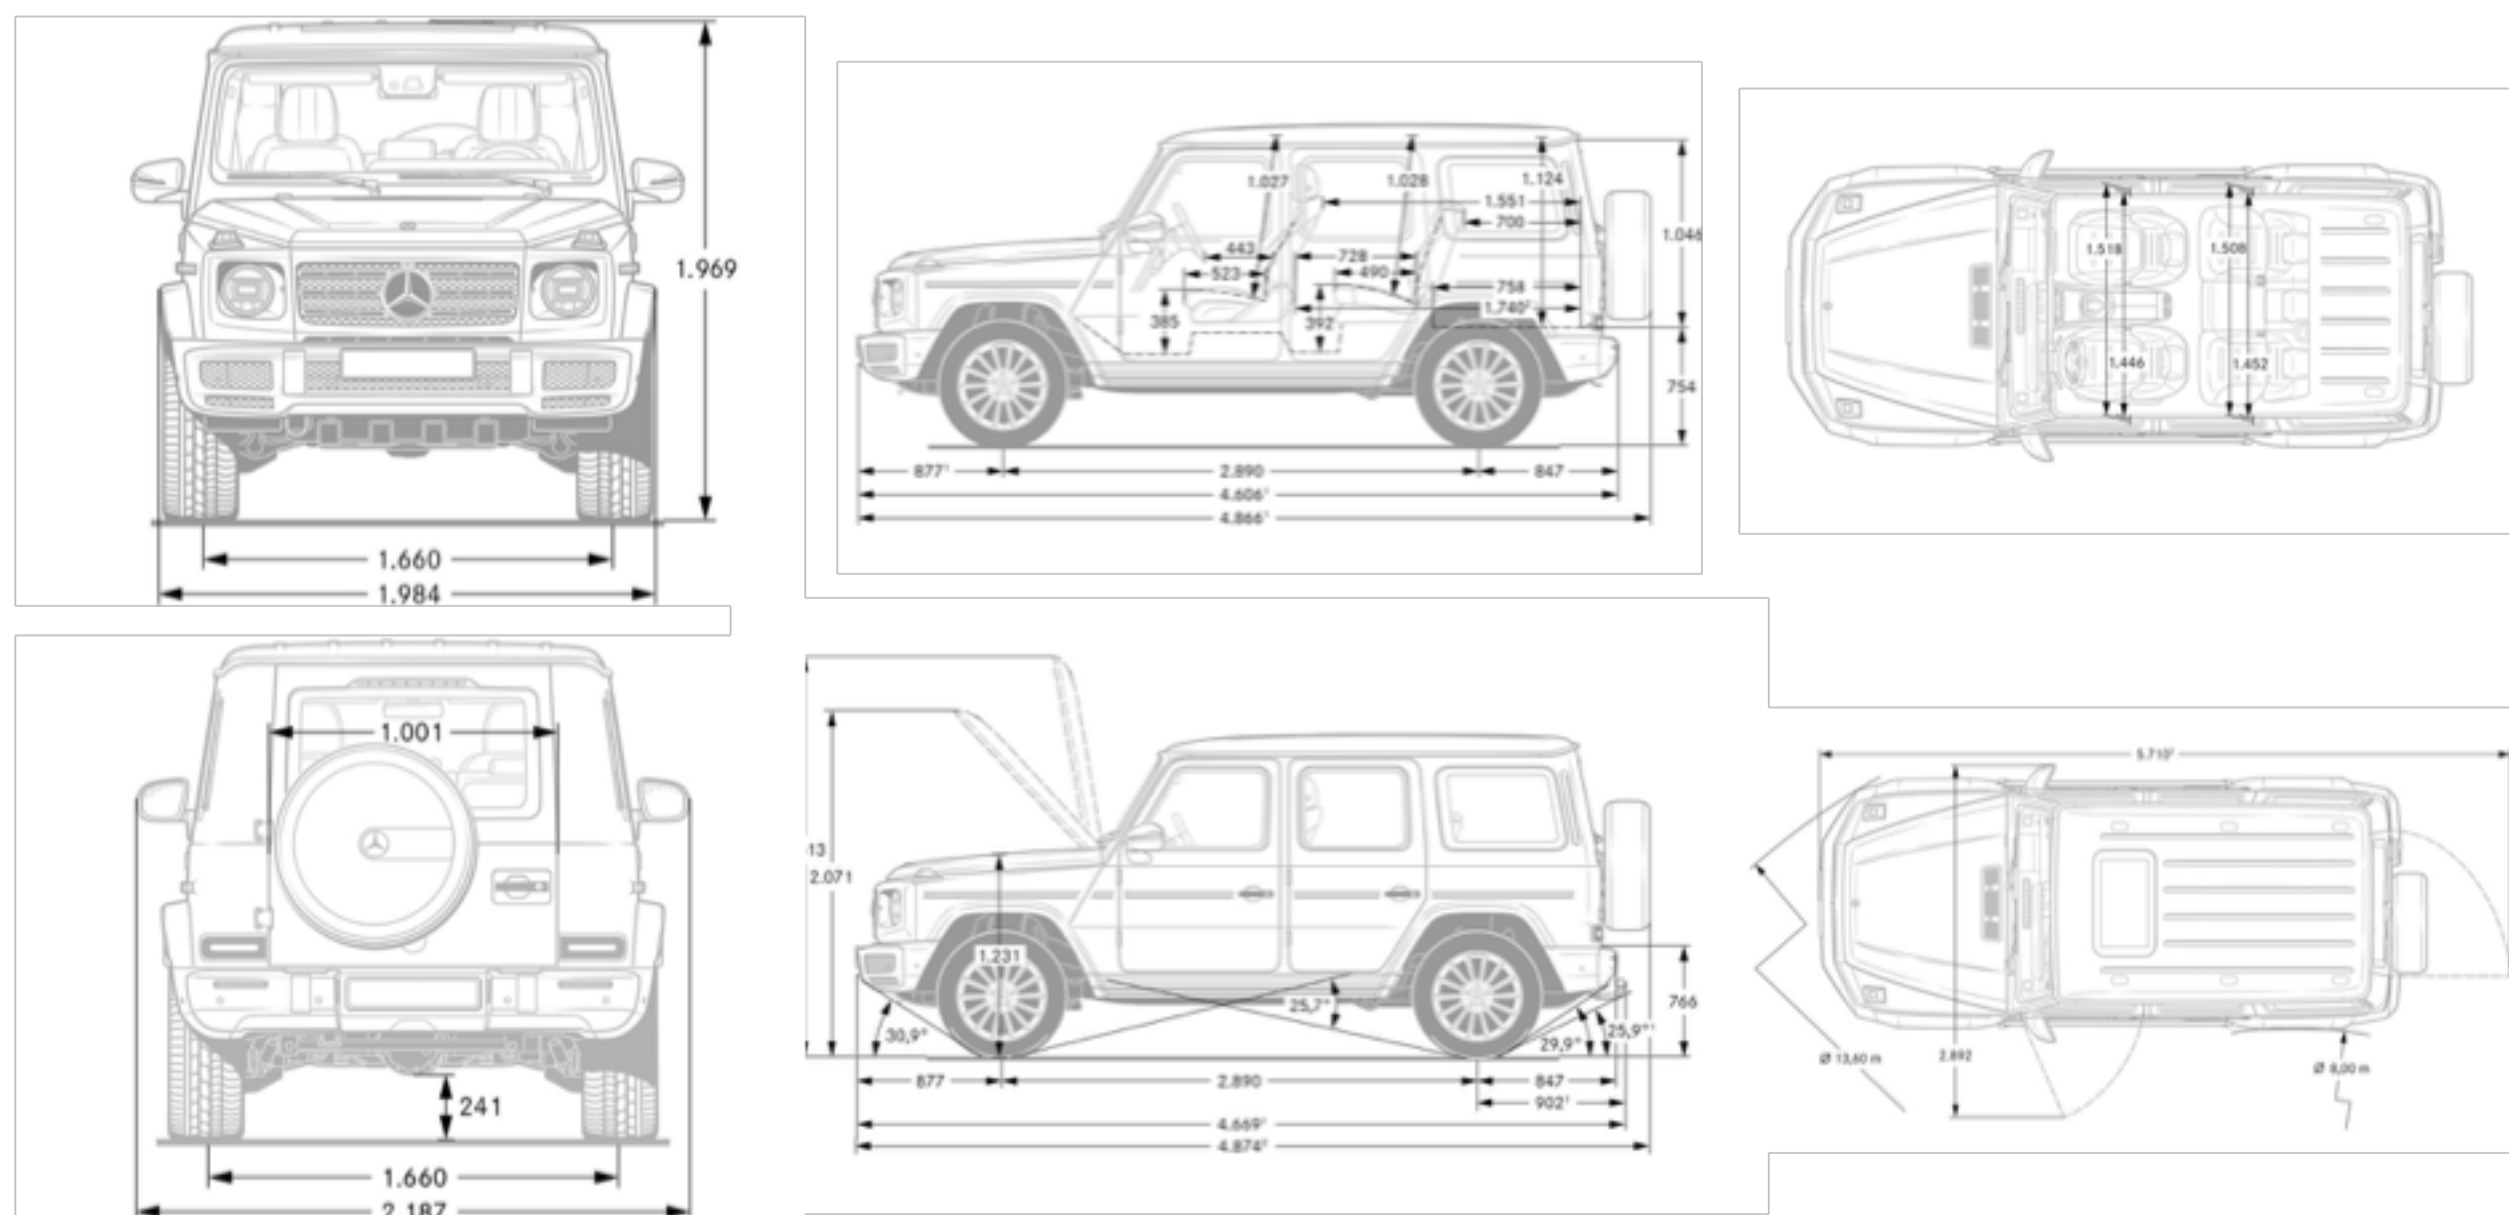

G550 w/ AMG Line