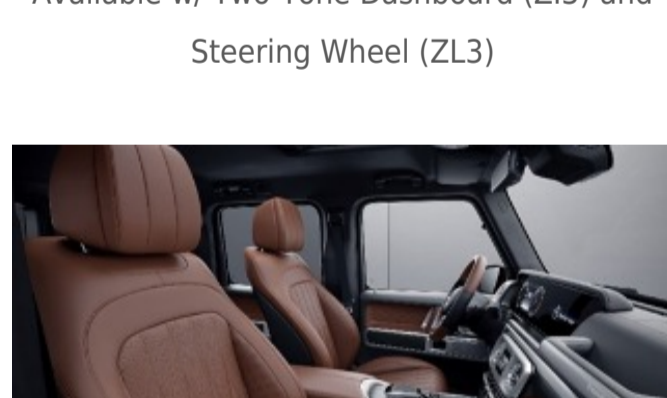

934 - Saddle Brown