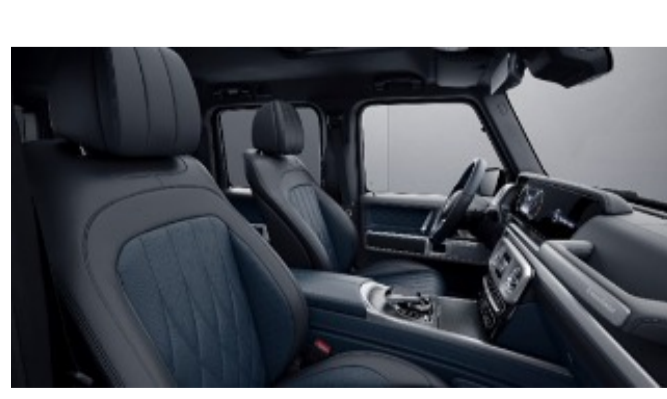

MANUFAKTUR Signature Exclusive Two Tone Nappa Leather

952 - Yacht Blue/Black