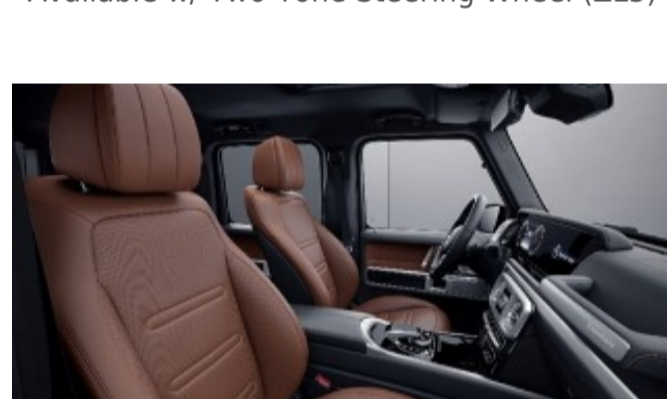

934 - Saddle Brown