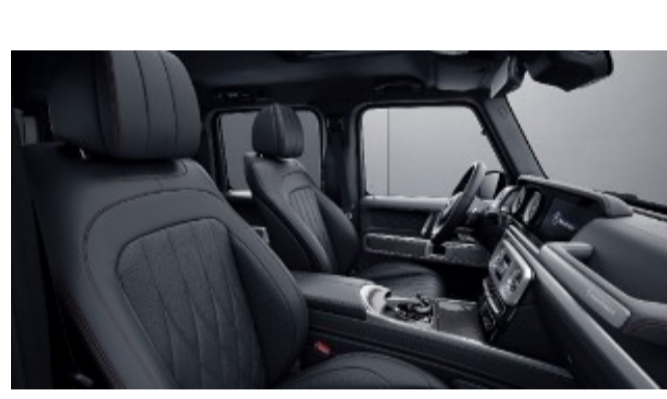

907 - Black w/ Red Stitching

Requires MANUFAKTUR Interior Package Plus (DD5)