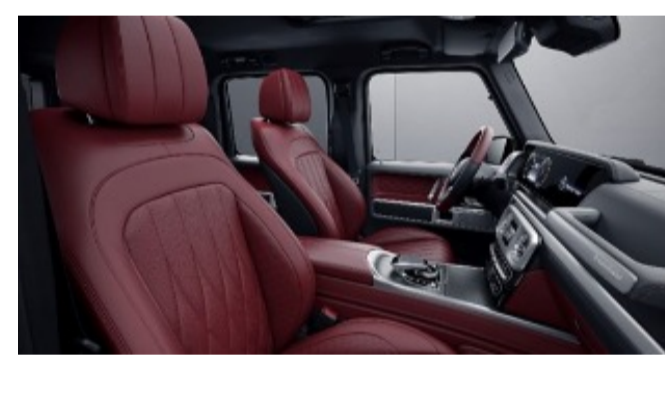

927 - Bengal Red