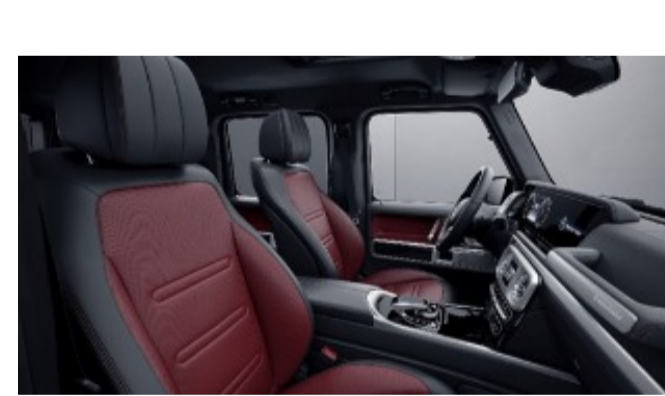

957 - Bengal Red/Black