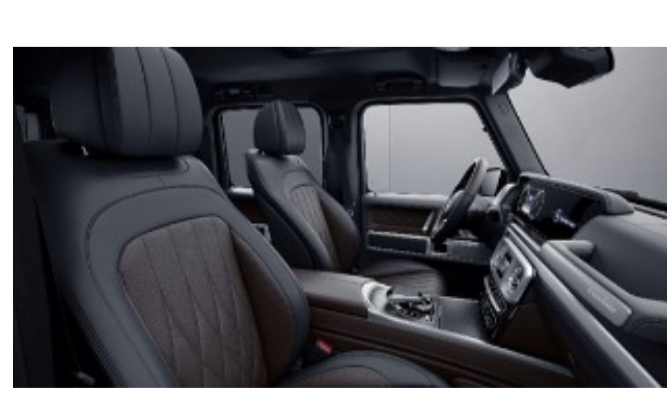

954A - Espresso Brown/Black