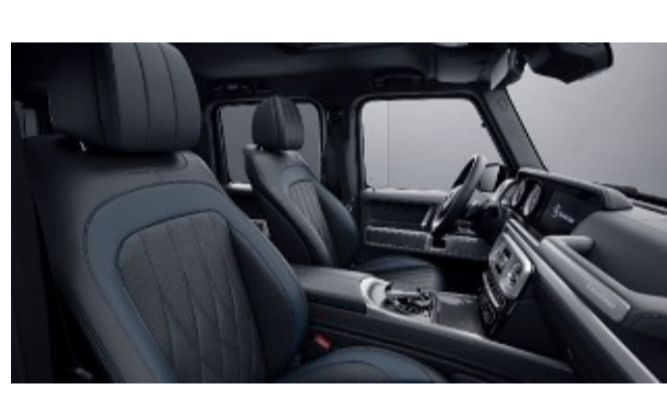

MANUFAKTUR Signature Nappa Leather w/ Contrast A-Band

912 - Black w/ Yacht Blue A-Band

Requires MANUFAKTUR Interior Package Plus (DD5)