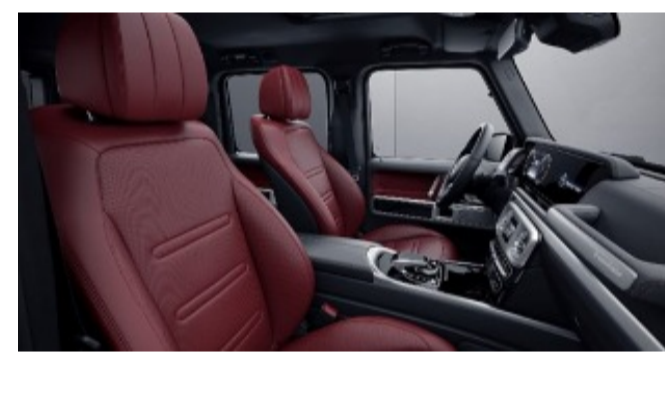

927 - Bengal Red