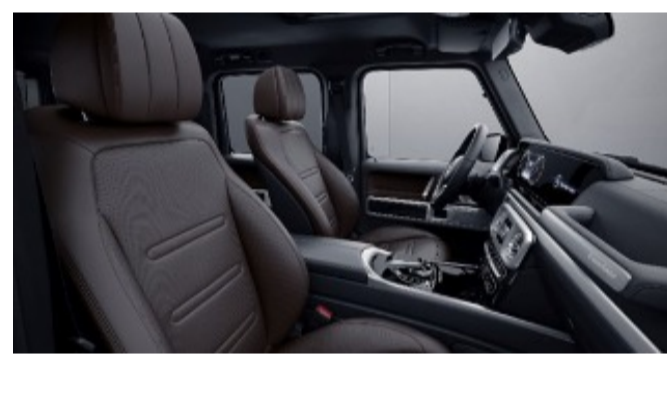

924 - Espresso Brown