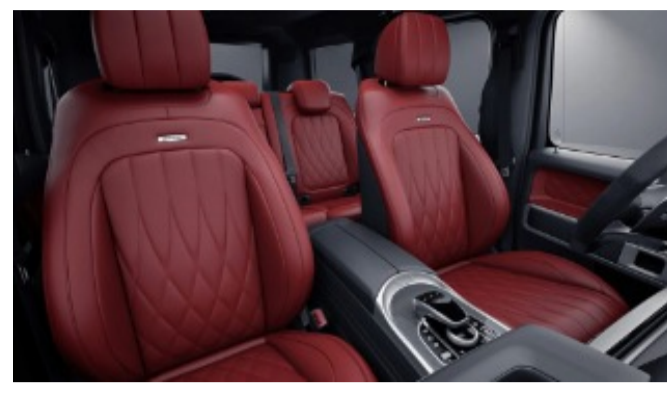

827 - Classic Red/Black

Requires Exclusive Interior Package Plus (DB3)
Not available w/ Sport Steering Wheel (L5B)