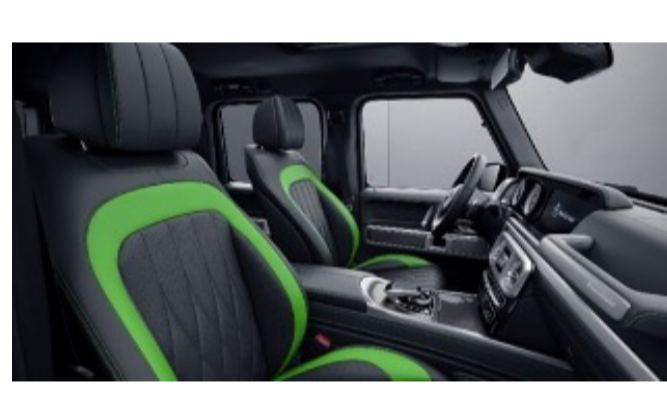

916 - Black w/ Lime Green A-Band

Requires MANUFAKTUR Interior Package Plus (DD5)