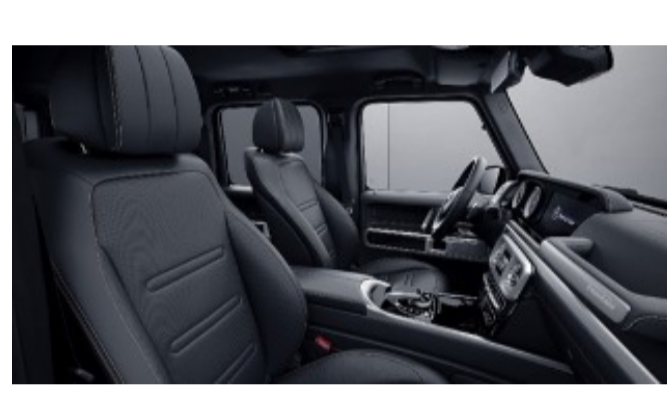

909 - Black w/ Gold Stitching

Requires MANUFAKTUR Interior Package (DD4)