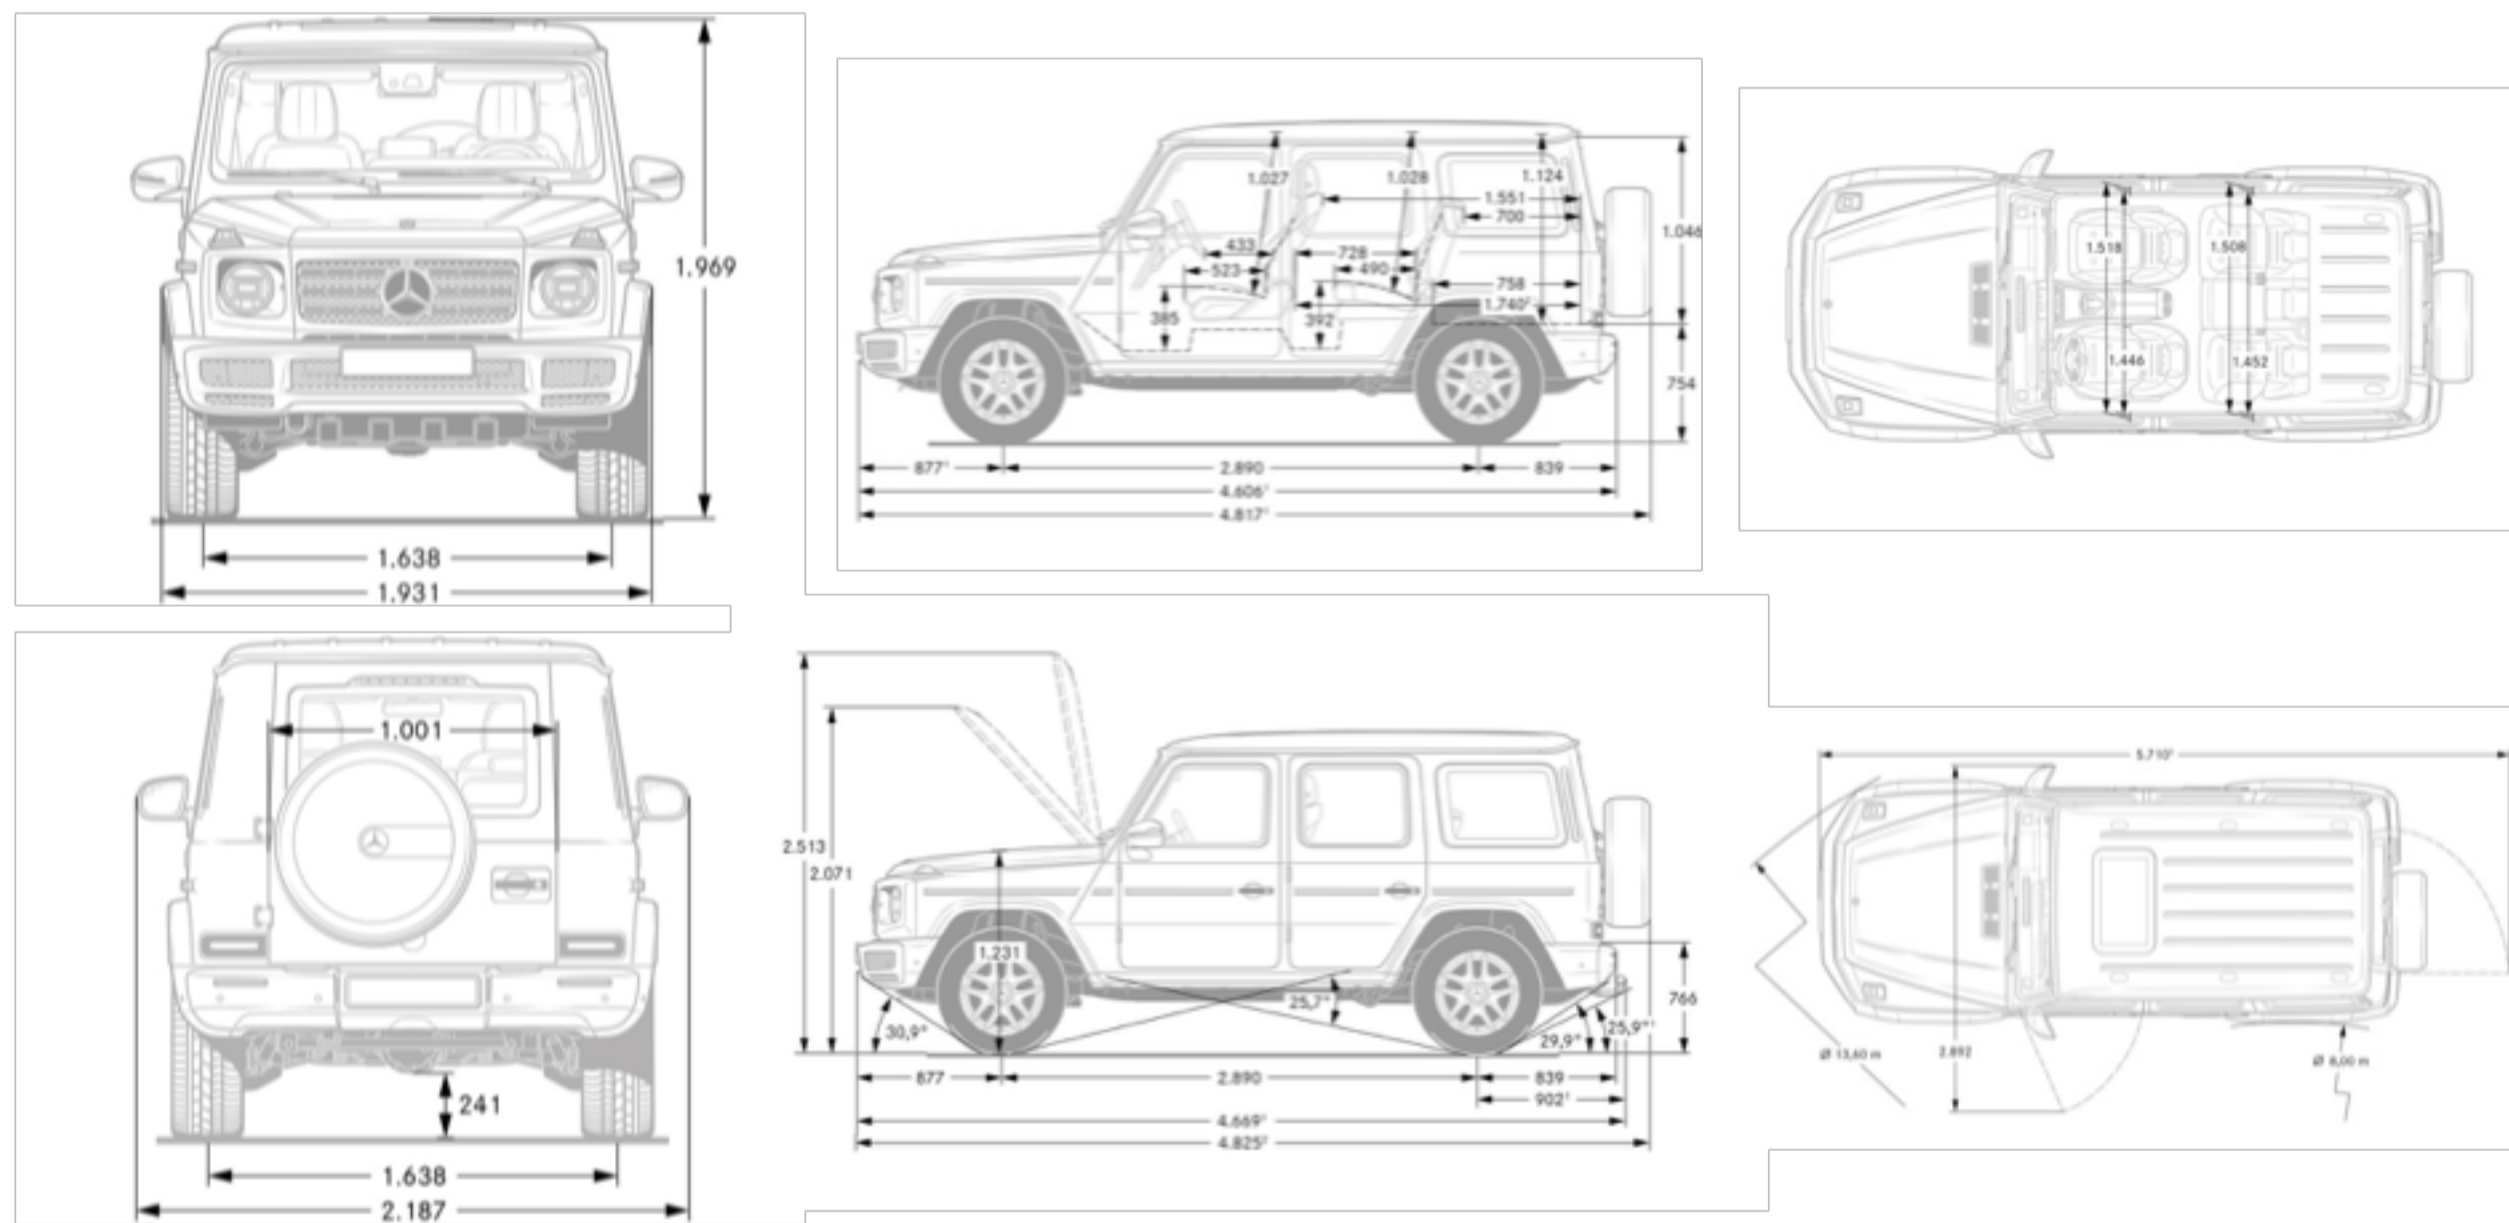

Specifications

G550W4

Drivetrain

Transmission	9G-TRONIC Automatic Transmission
Transmission Speeds	9
Drive Configuration	All-wheel drive

Engine

Engine Configuration	4.0L V8 biturbo engine
Power (hp)	416
Fuel Requirement (Octane)	91
Torque (lb-ft)	450
Compression	10.5 : 1
Fuel Tank Size (gallons)	26.42
Displacement (cc)	3,982

Performance

Acceleration 0-60 mph (sec)	5.6
Top Speed (mph)	130

Fuel Economy

Fuel Economy	13 mpg (City) 16 mpg (Hwy)

Exterior Dimensions

Vehicle Length (in.)	189.65
Vehicle Width with Mirrors (in.)	86.10
Vehicle Height (in.)	77.52
Wheelbase (in.)	113.78
Track Width Front/Rear (in.)	64.49
Curb Weight (lbs.)	TBD

Interior Dimensions

Trunk Size (cubic feet)	38.14

G550