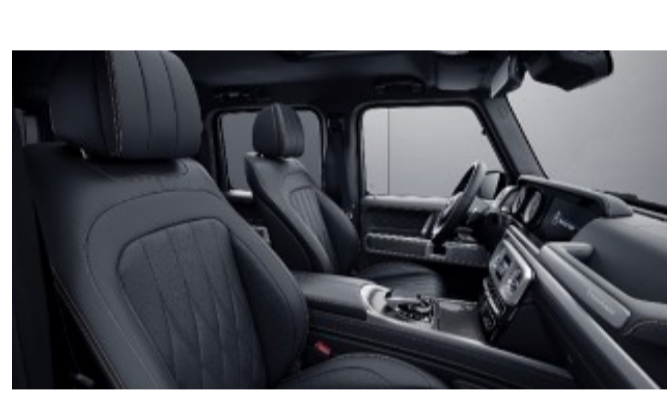

909 - Black w/ Gold Stitching

Requires MANUFAKTUR Interior Package Plus (DD5)