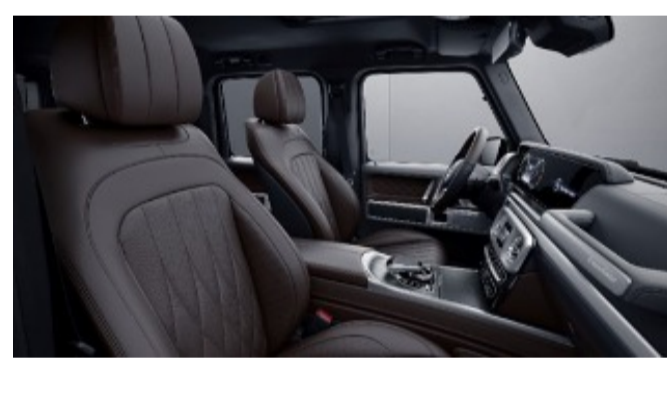

924 - Espresso Brown