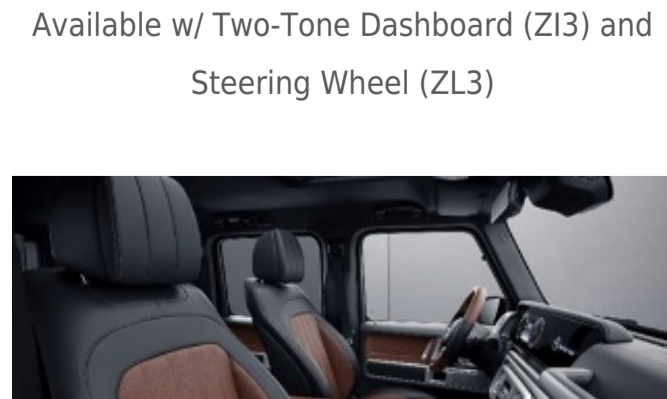

964 - Saddle Brown/Black